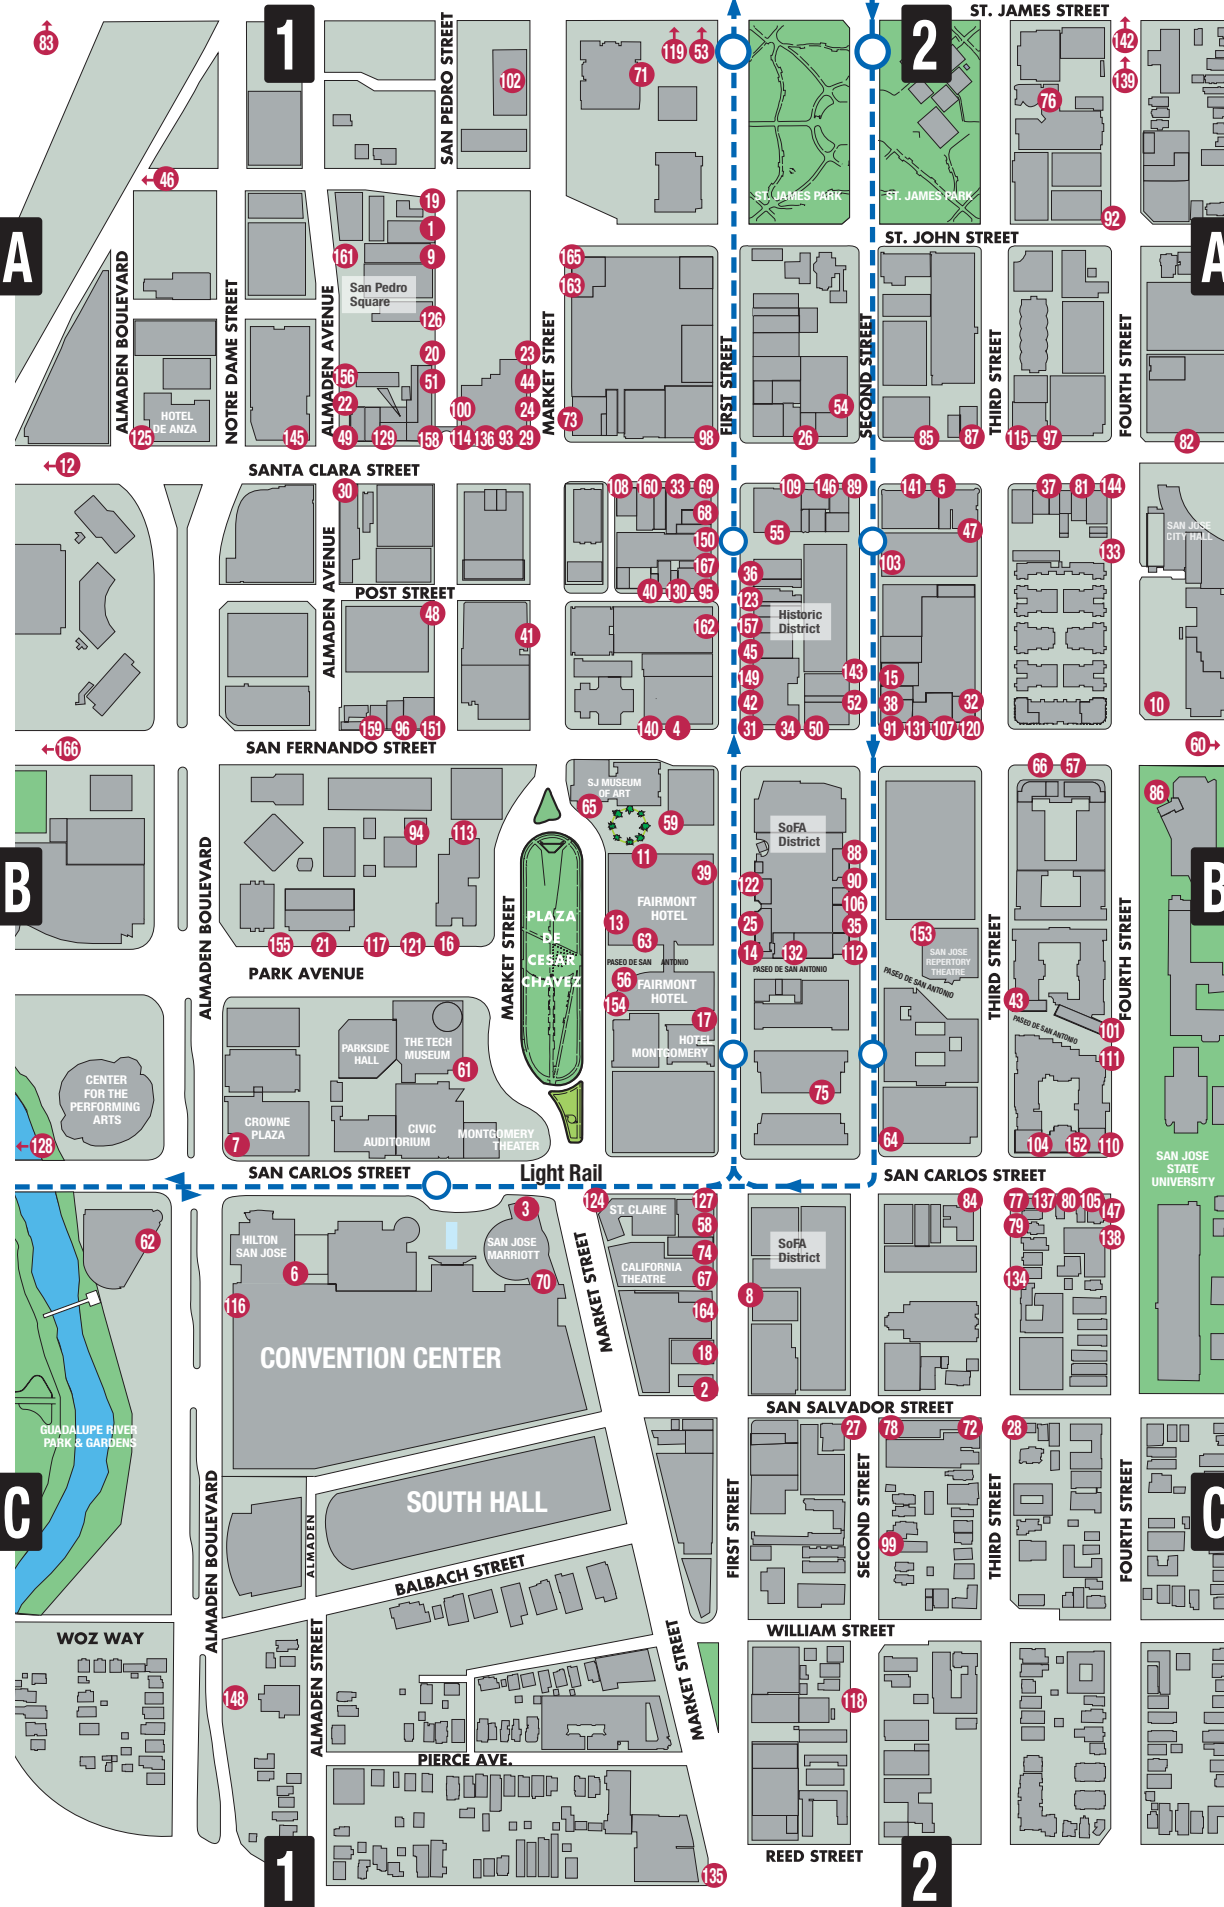

2010 DOWNTOWN SAN JOSE DINING GUIDE

Please visit www.sanjose.org for the most up-to-date information or to add your business.

AMERICAN/CALIFORNIAN

1. 71 Saint Peter
   71 N. San Pedro St.
   408-971-8523
2. Agenda Restaurant & Lounge
   399 S. 1st St.
   408-287-3991
3. Arcadia Modern
   American Steakhouse
   (inside the SJ Marriott)
   100 W. San Carlos St.
   408-278-4555
4. Billy Berk's
   99 S. 1st St.
   408-292-4300
5. The Cheese Steak Shop
   76 E. Santa Clara St.
   408-999-7600
6. The City Bar & Grill
   (inside the Hilton San Jose)
   300 Almaden Blvd.
   408-947-4444
7. Crowne Plaza Restaurant & Grill
   (inside the Crowne Plaza Hotel)
   282 N. Almaden Blvd.
   408-998-0400
8. Eulipia Restaurant & Bar
   374 S. 1st St.
   408-280-6161
9. Firehouse 1
   69 N. San Pedro St.
   408-287-6969
10. Flames Eatery & Bar
    88 S. 4th St.
    408-971-1960
11. Fountain Restaurant
    (inside The Fairmont Hotel)
    170 S. Market St.
    408-998-3982
12. The Grill at the HP Pavilion
    525 W. Santa Clara St.
    408-999-6800
13. The Grill on the Alley
    (inside The Fairmont Hotel)
    170 S. Market St.
    408-294-2244
14. Johnny Rockets
    150 S. 1st St.
    408-977-1414
15. Loft Bar & Bistro
    90 S. 2nd St.
    408-291-0677
16. Morton's The Steakhouse
    177 Park Ave.
    408-947-7000
17. Mosaic Restaurant & Lounge
    (inside the Hotel Montgomery)
    211 S. 1st St.
    408-282-8888
18. Motif Restaurant & Club
    389 S. 1st St.
    408-279-1888
19. The Old Wagon Saloon & Grill
    73 N. San Pedro St.
    408-971-9346
20. Peggy Sue's
    29 N. San Pedro St.
    408-298-6750
21. Peggy Sue's 2
    185 N. Park Ave.
    408-294-0252
22. San Pedro Square Bistro & Wine Bar
    20 N. Almaden Ave.
    408-298-9463
23. Sonoma Chicken
    31 N. Market St.
    408-287-4098

ASIAN/ASIAN FUSION

1. 19 Market
   19 N. Market St.
   408-280-6111
2. Asian Gourmet Express
   150 S. 1st St.
   408-998-4878
3. Ben's Fast Food
   31 E. Santa Clara St.
   408-995-5560
4. Bo Town
   409 S. 2nd St.
   408-295-2125
5. China Chen
   400 S. 3rd St.
   408-294-2525
6. China Wok
   9 N. Market St.
   408-280-6688
7. Dac Phuc Restaurant
   198 W. Santa Clara St.
   408-297-5517
8. E&O Trading Company
   96 S. 1st St.
   408-938-4100
9. Fahrenheit Ultra Lounge
   99 E. San Fernando St.
   408-998-9998
10. Fuji Sushi Restaurant
    56 W. Santa Clara St.
    408-298-3854
11. Hanuman Thai Cuisine
    1 E. San Fernando St.
    408-286-2482
12. House of Siam
    151 S. 2nd St.
    408-295-3397
13. Koji Sake Lounge
    48 S. 1st St.
    408-287-7199
14. Ninja Star Sushi
    130 E. Santa Clara St.
    408-297-0568
15. P.F. Chang's China Bistro
    98 S. 2nd St.
    408-961-5250
16. Pagoda Cuisine of China
    (inside The Fairmont Hotel)
    170 S. Market St.
    408-998-3937
17. Peking House
    45 Post St.
    408-298-7768
18. Rokko Japanese Cuisine
    55 S. Market St.
    408-947-7778
19. Smile Sushi
    86 N. 1st St.
    408-294-2238
20. Tengu Sushi
    111 Paseo de San Antonio
    408-275-9491
21. Thephai Thai Cuisine
    23 N. Market St.
    408-292-7515
22. Wow Noodle House
    78 S. 1st St.
    408-279-0881
23. Henry's World Famous Hi-Life
    301 W. Saint John St.
    408-295-5414
24. Smoke Eaters
    29 S. 3rd St.
    408-293-9976
25. Smoke Tiki Lounge
    152 Post St.
    408-292-4266

BREWERIES/PUBS